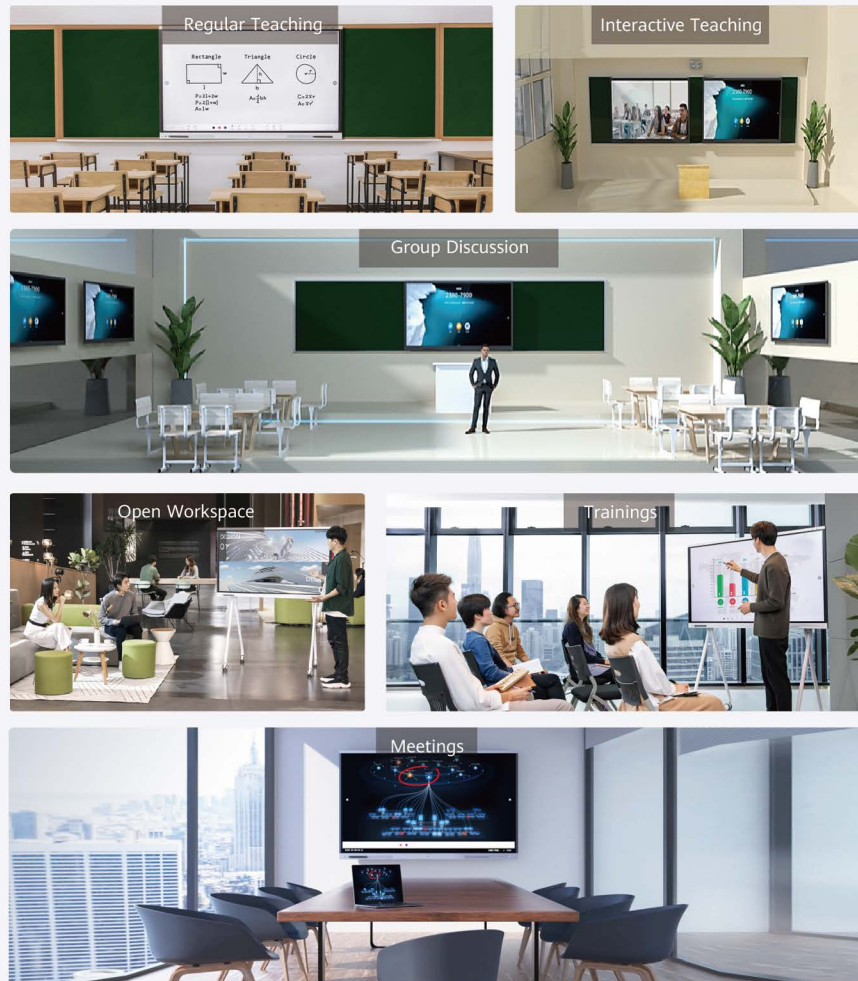

One-Touch Dual-System Switchover

Android 9.0 + Windows 10
One-Touch Dual-System Switchover

8G RAM + 64G Flash
Smooth, Concurrent Running of Multiple Software

Application Scenarios

The industry's first intelligent collaboration whiteboard delivers optical anti-blue light protection. It brings an unparalleled experience for smart education and local meeting.