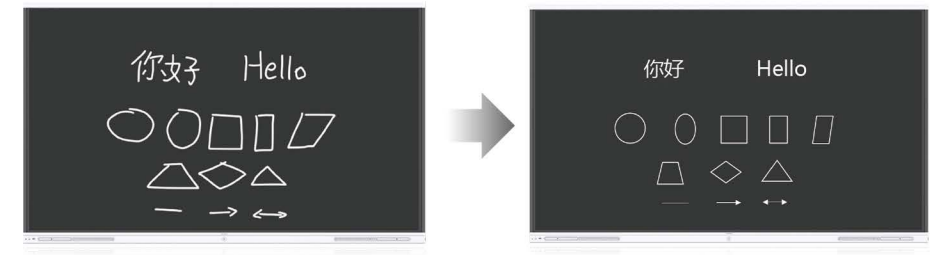

Reverse Control Projection Annotation

Control & modify content directly on IdeaHub Board during projection from phone, tablet or laptop. On-screen real-time page turning and co-author annotation make truly flexible collaboration simply effortless.

Intelligent Writing

with Ultra-Low Latency

35ms Ultra-low Writing Latency Zero Gap Bonding on Screen Lamination

Huawei's unique intelligent writing tracking algorithm shortens the writing latency to 35 ms, providing a natural handwriting experience, like writing on paper with pen and ink.

Zero gap bonding and an ultra-thin frame ensure the Board seamlessly blends with the image.

±1mm precision 35ms writing latency

Intelligent Recognition of Texts and Graphics

Intelligent handwriting recognition automatically identifies and converts languages (Chinese and English) and graphics with an accuracy up to 95%.