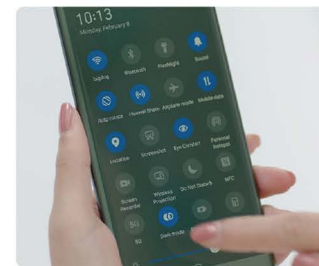

Software-based anti-blue light: Depends on software processing and has a yellow cast, which may cause image distortion.

Professional Color Correction 178° Viewing Angle

4K DLED display with 90% NTSC color gamut produces vibrant and vivid color. 178° viewing angle projects brilliant color in multiple directions.

4K resolution <3 ΔE color accuracy 90% NTSC color gamut >178° viewing angle

Anti-Glare Light Adaptive to Ambient Light

The high-brightness backlight screen presents sharp images and text, while automatic brightness technology adjusts the intensity of the display based on the ambient light to ensure a consistently vivid image.

2.6% diffuse reflection rate 400nit brightness

Wireless Projection

Supports Reverse Control

Huawei Cast+ App-Free Wireless Projection

The seamless connection between IdeaHub Board and EMUI makes screen projection easy. Simply connect the IdeaHub Board and your Huawei phone to the same LAN to display content across multiple screens with dropdown menu projection.

- Reverse control: Phone control on the large screen
- Ultra-HD projection: 4K 30 fps wireless projection
- Privacy protection: Sharing only what you want to share

More Projection Choices IdeaShare App | IdeaShare Key | DLNA