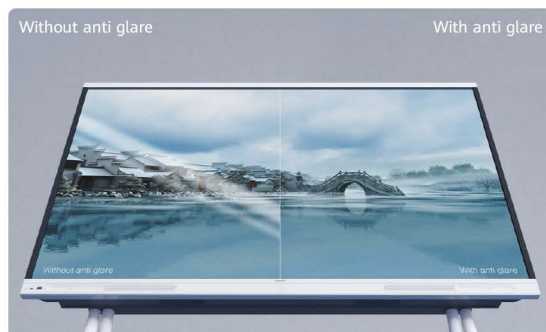

Optical Anti-Blue Light Comforting Your Eyes

Optical anti-blue light: IdeaHub Board uses anti-blue light emitting diodes (LEDs) to reduce the harmful effects of blue light exposure and eliminate the color cast. It protects your eyes without compromising image quality.

Software-based anti-blue light: Depends on software processing and has a yellow cast, which may cause image distortion.

Professional Color Correction 178° Viewing Angle

4K DLED display with 90% NTSC color gamut produces vibrant and vivid color. 178° viewing angle projects brilliant color in multiple directions.

4K resolution <3 ΔE color accuracy 90% NTSC color gamut >178° viewing angle

Anti-Glare Light Adaptive to Ambient Light

The high-brightness backlight screen presents sharp images and text, while automatic brightness technology adjusts the intensity of the display based on the ambient light to ensure a consistently vivid image.