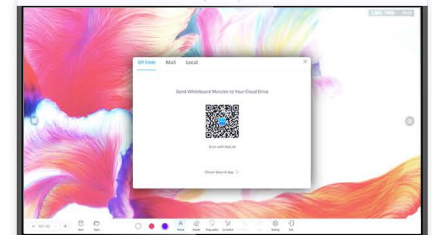

Reverse Control Projection Annotation

Control & modify content directly on IdeaHub Board during projection from phone, tablet or laptop. On-screen real-time page turning and co-author annotation make truly flexible collaboration simply effortless.

Zero gap bonding and an ultra-thin frame ensure the Board seamlessly blends with the image.

±1mm precision 35ms writing latency

Intelligent Recognition of Texts and Graphics

Intelligent handwriting recognition automatically identifies and converts languages (Chinese and English) and graphics with an accuracy up to 95%.

95% accuracy

Multi-Gesture Erasure by Palm or Fist

Save and Take Away QR Code | Mail | Local

* Dropdown menu projection is supported by Huawei phones running EMUI 10.1.1 or later. ** Some apps do not support audio sharing due to unauthorized permissions. *** Android phone projection via IdeaShare App and projection via HDMI cable does not support reverse control.